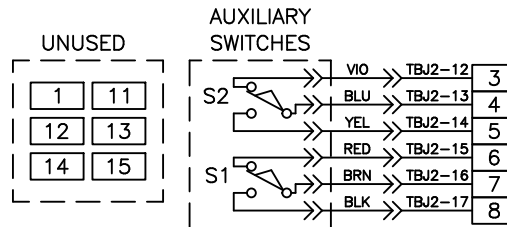

**NOTE:**

1. FIELD WIRING TERMINAL: [ # ]

**TERMINAL CONNECTIONS FOR REMOTE CONTROL:**

EXTEND	120VAC	EXTEND TO NEUTRAL
RETRACT	120VAC	RETRACT TO NEUTRAL
STOP		NONE

17-4213-020 -

SIZE:  
**A**

THIS DOCUMENT IS A COPY AND IS NOT THE SOURCE DOCUMENT. INFORMATION IS SUBJECT TO CHANGE WITHOUT NOTICE. THE INFORMATION CONTAINED HEREIN IS COPYRIGHTED BY HAROLD BECK AND SONS, INC. CHANGES TO THE DOCUMENT ARE PROHIBITED. CONTACT A BECK SALES ENGINEER IF A CERTIFIED DRAWING IS REQUIRED.

## HAROLD BECK & SONS INC

NEWTOWN INDUSTRIAL COMMONS NEWTOWN, PENNSYLVANIA 18940 USA

TITLE:

WIRING DIAGRAM GROUP 42-XX3  
120 VOLT 2 AUX SWITCHES  
5X20 FUSE

DRAWN:  
GMD 12/7/15

SCALE:  
NONE

DRAWING NO:

REV: